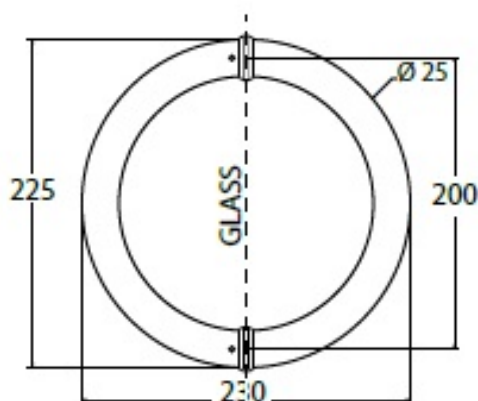

PRODUCT SHEET

Description:

Door Handle "Po" SS304 Polished, $\varnothing 25 \times 225 \text{mm}$. cc 200mm, 8-12mm Glass Thickness, Bore: $\varnothing 12 \text{mm}$

Item number:

17.87.119-0

Units	Box	Carton	HS Code	Barcode
Pair	1	10	8302415000	 5704866074995